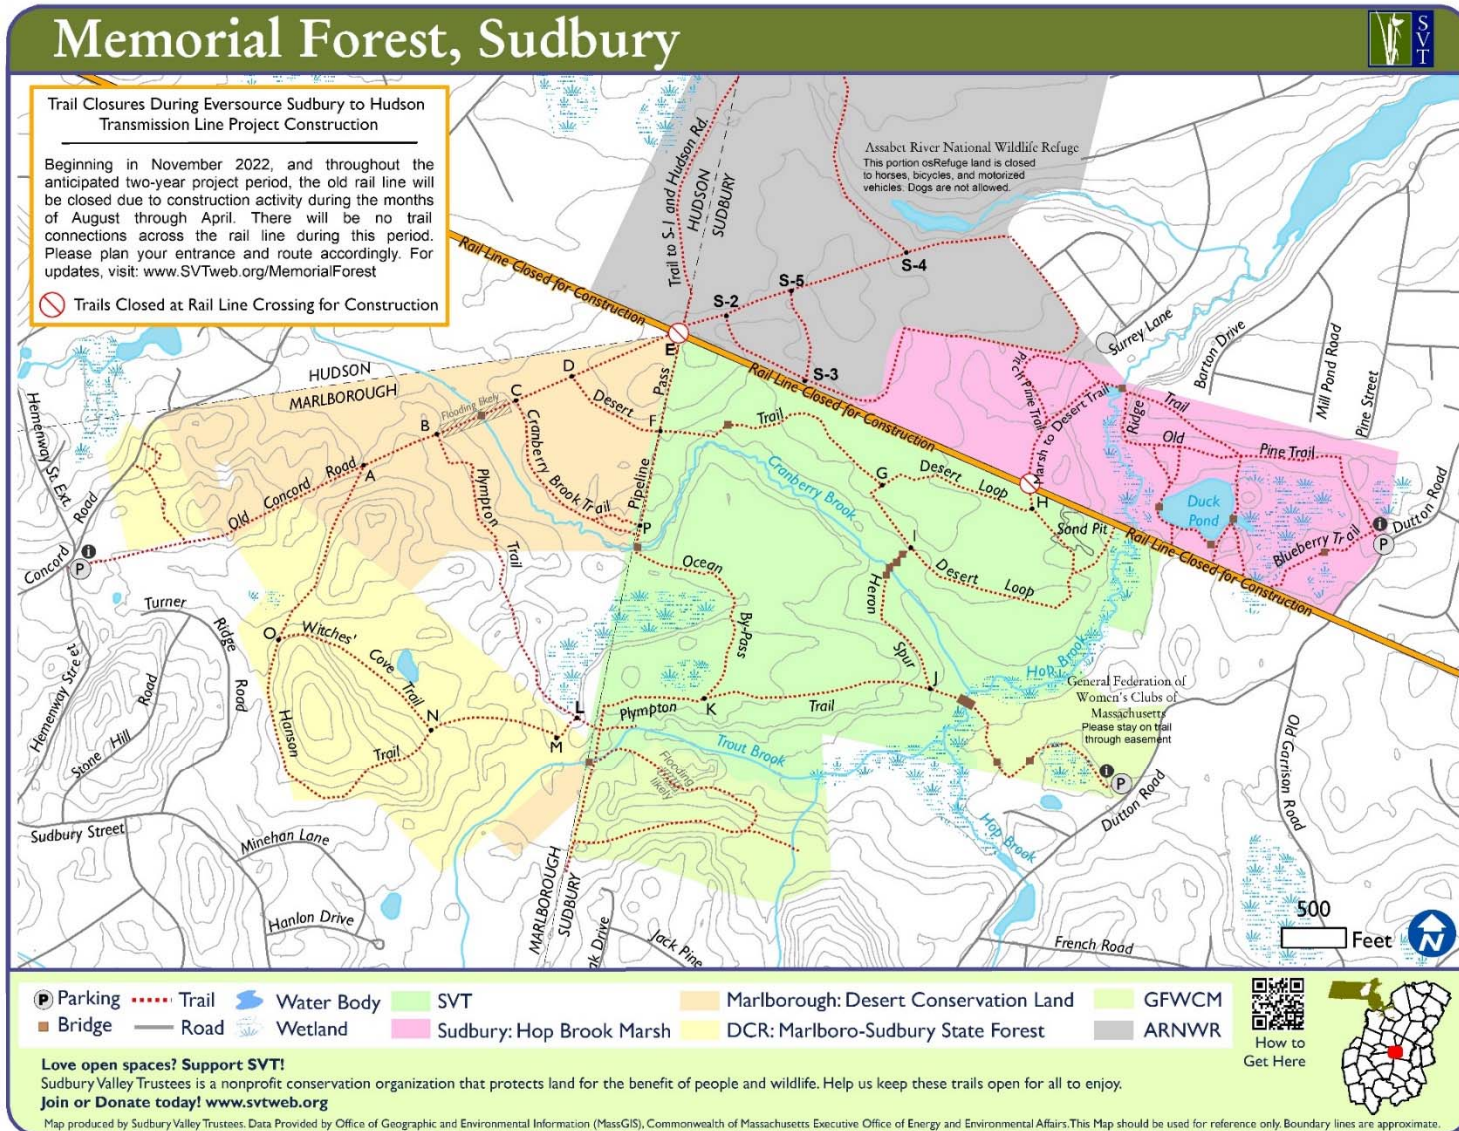

Eversource construction is expected to begin the week of October 31.

See the map below for trail changes.

Visit Eversource's project page for more information:

Love open spaces? Support SVT!

Sudbury Valley Trustees is a nonprofit conservation organization that protects land for the benefit of people and wildlife. Help us keep these trails open for all to enjoy.

Join or Donate today! www.svtweb.org