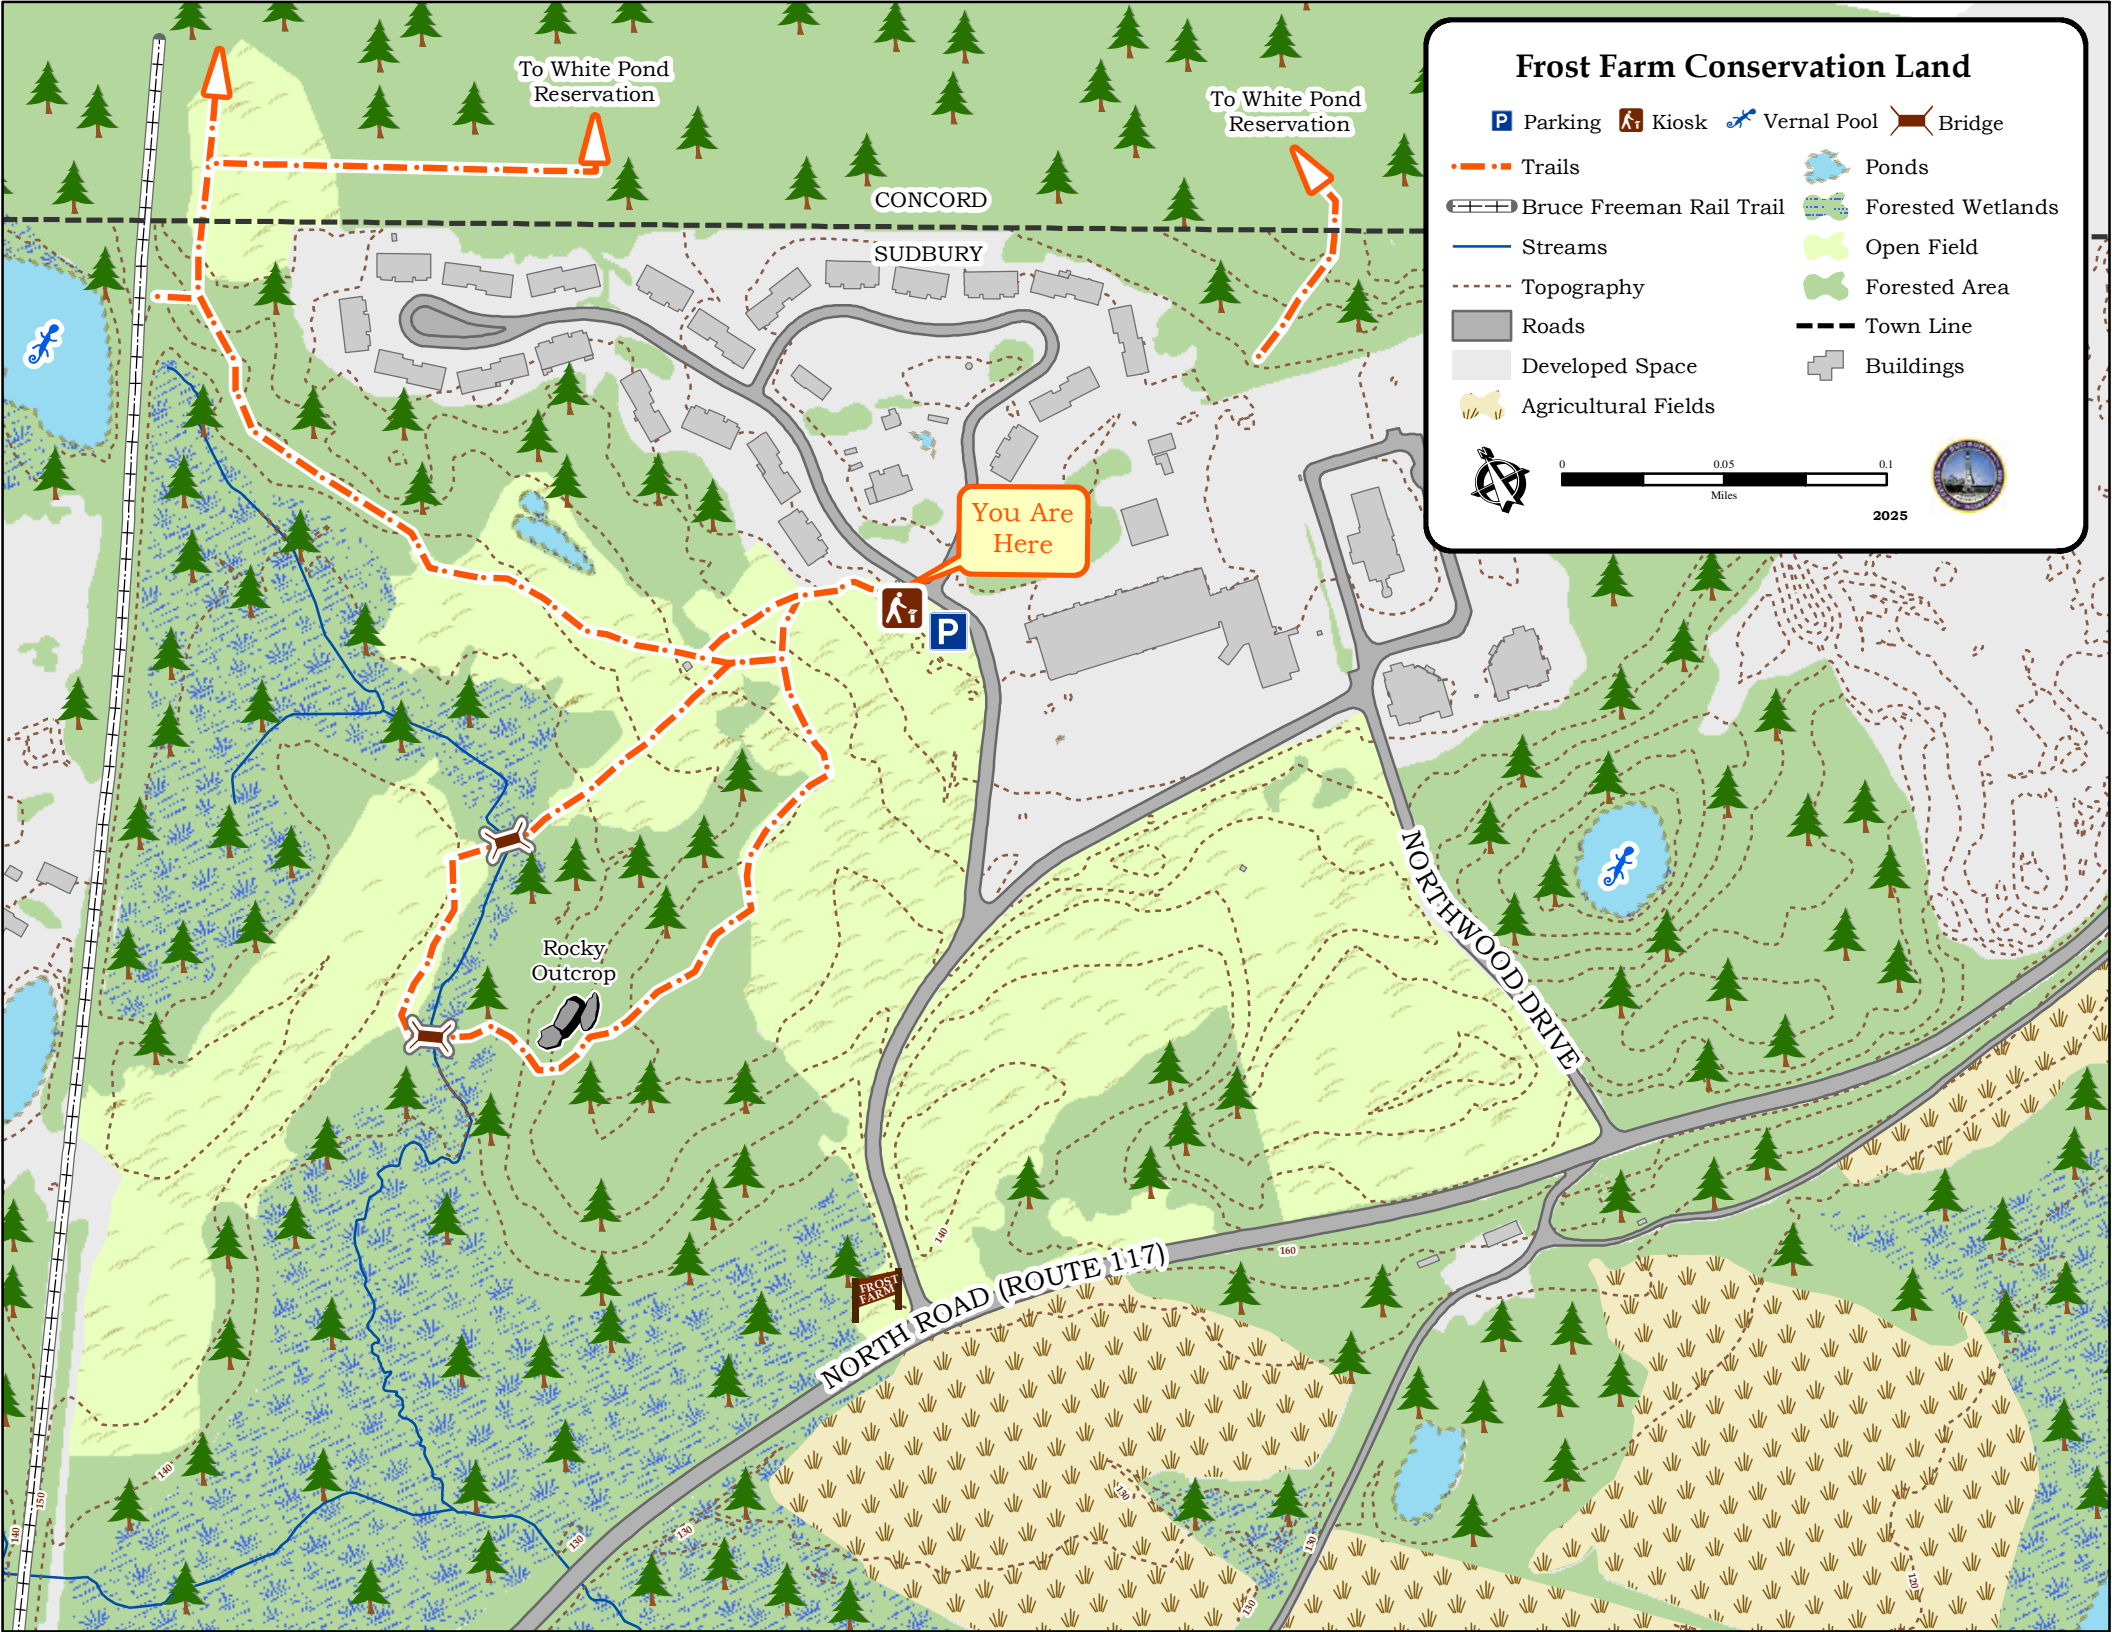

Frost Farm Conservation Land

- Parking
- Kiosk
- Vernal Pool
- Bridge

- Trails
- Ponds
- Forested Wetlands
- Open Field
- Forested Area
- Town Line
- Buildings
- Bruce Freeman Rail Trail
- Streams
- Topography
- Roads
- Developed Space
- Agricultural Fields

2025

To White Pond Reservation

To White Pond Reservation

CONCORD

SUDBURY

You Are Here

Rocky Outcrop

NORTH ROAD (ROUTE 117)

NORTHWOOD DRIVE