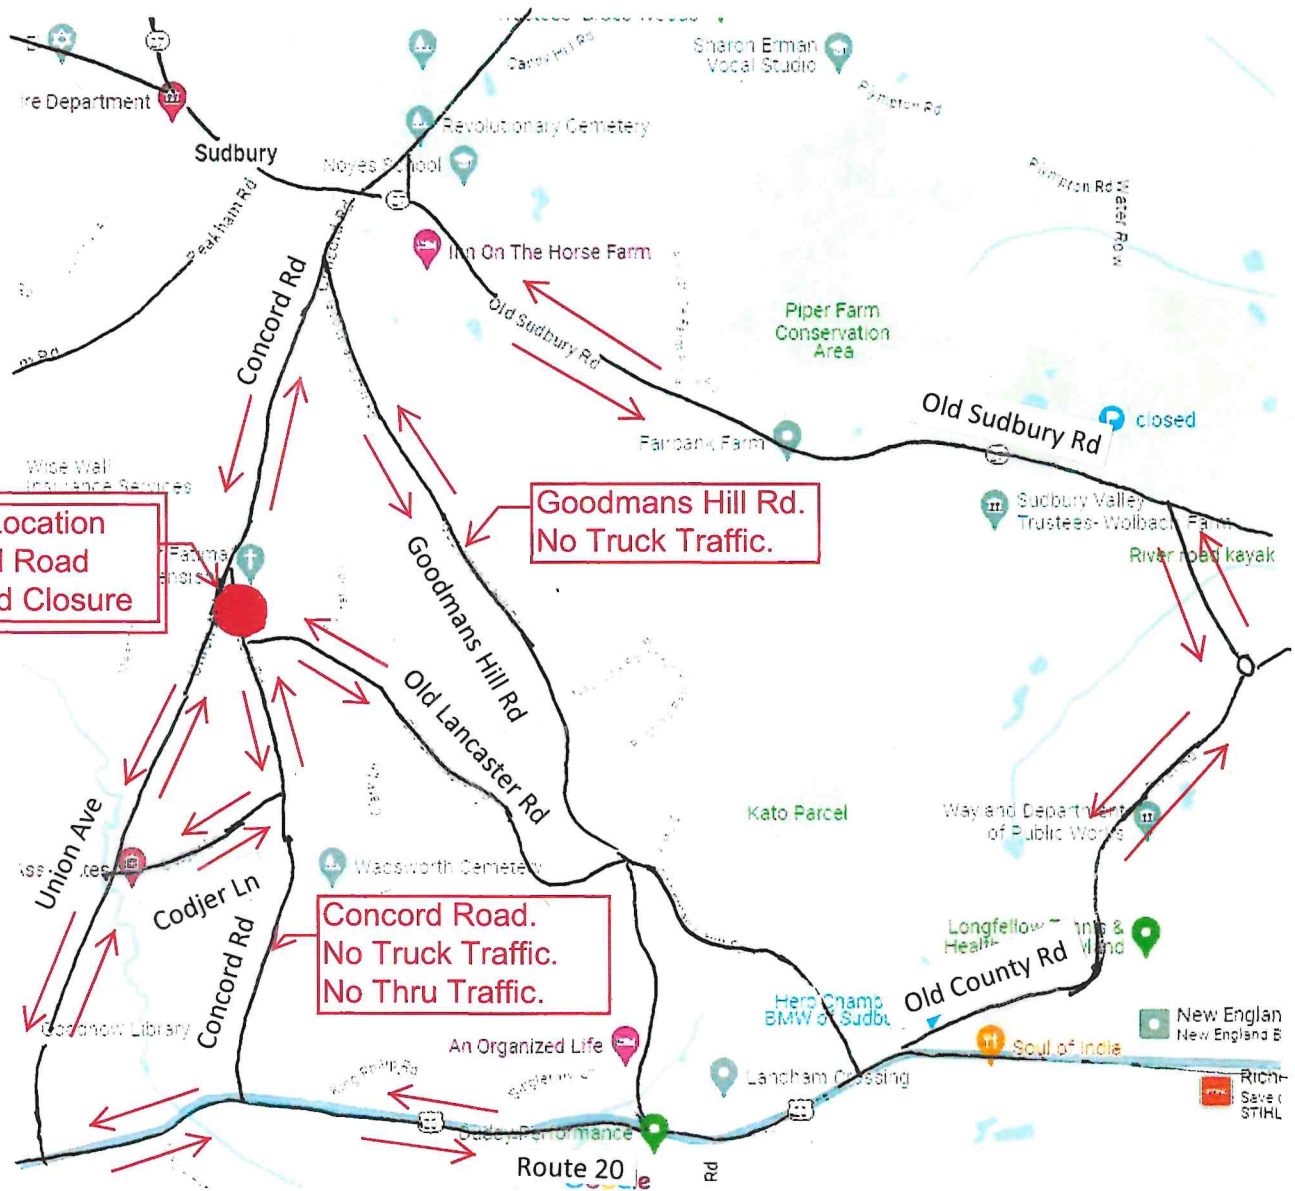

Concord Road Closed For Drainage Repair

Closure Location: Union Ave to Old Lancaster Rd (South)

Duration: Starting Monday, April 22, Fully Closed for Multiple Days

Truck Traffic: See Below.

Truck Traffic:

- No trucks allowed on Concord Road between Route 20 and Old Lancaster Rd (South).
- Trucks will be directed to Union Ave and Old County Rd.