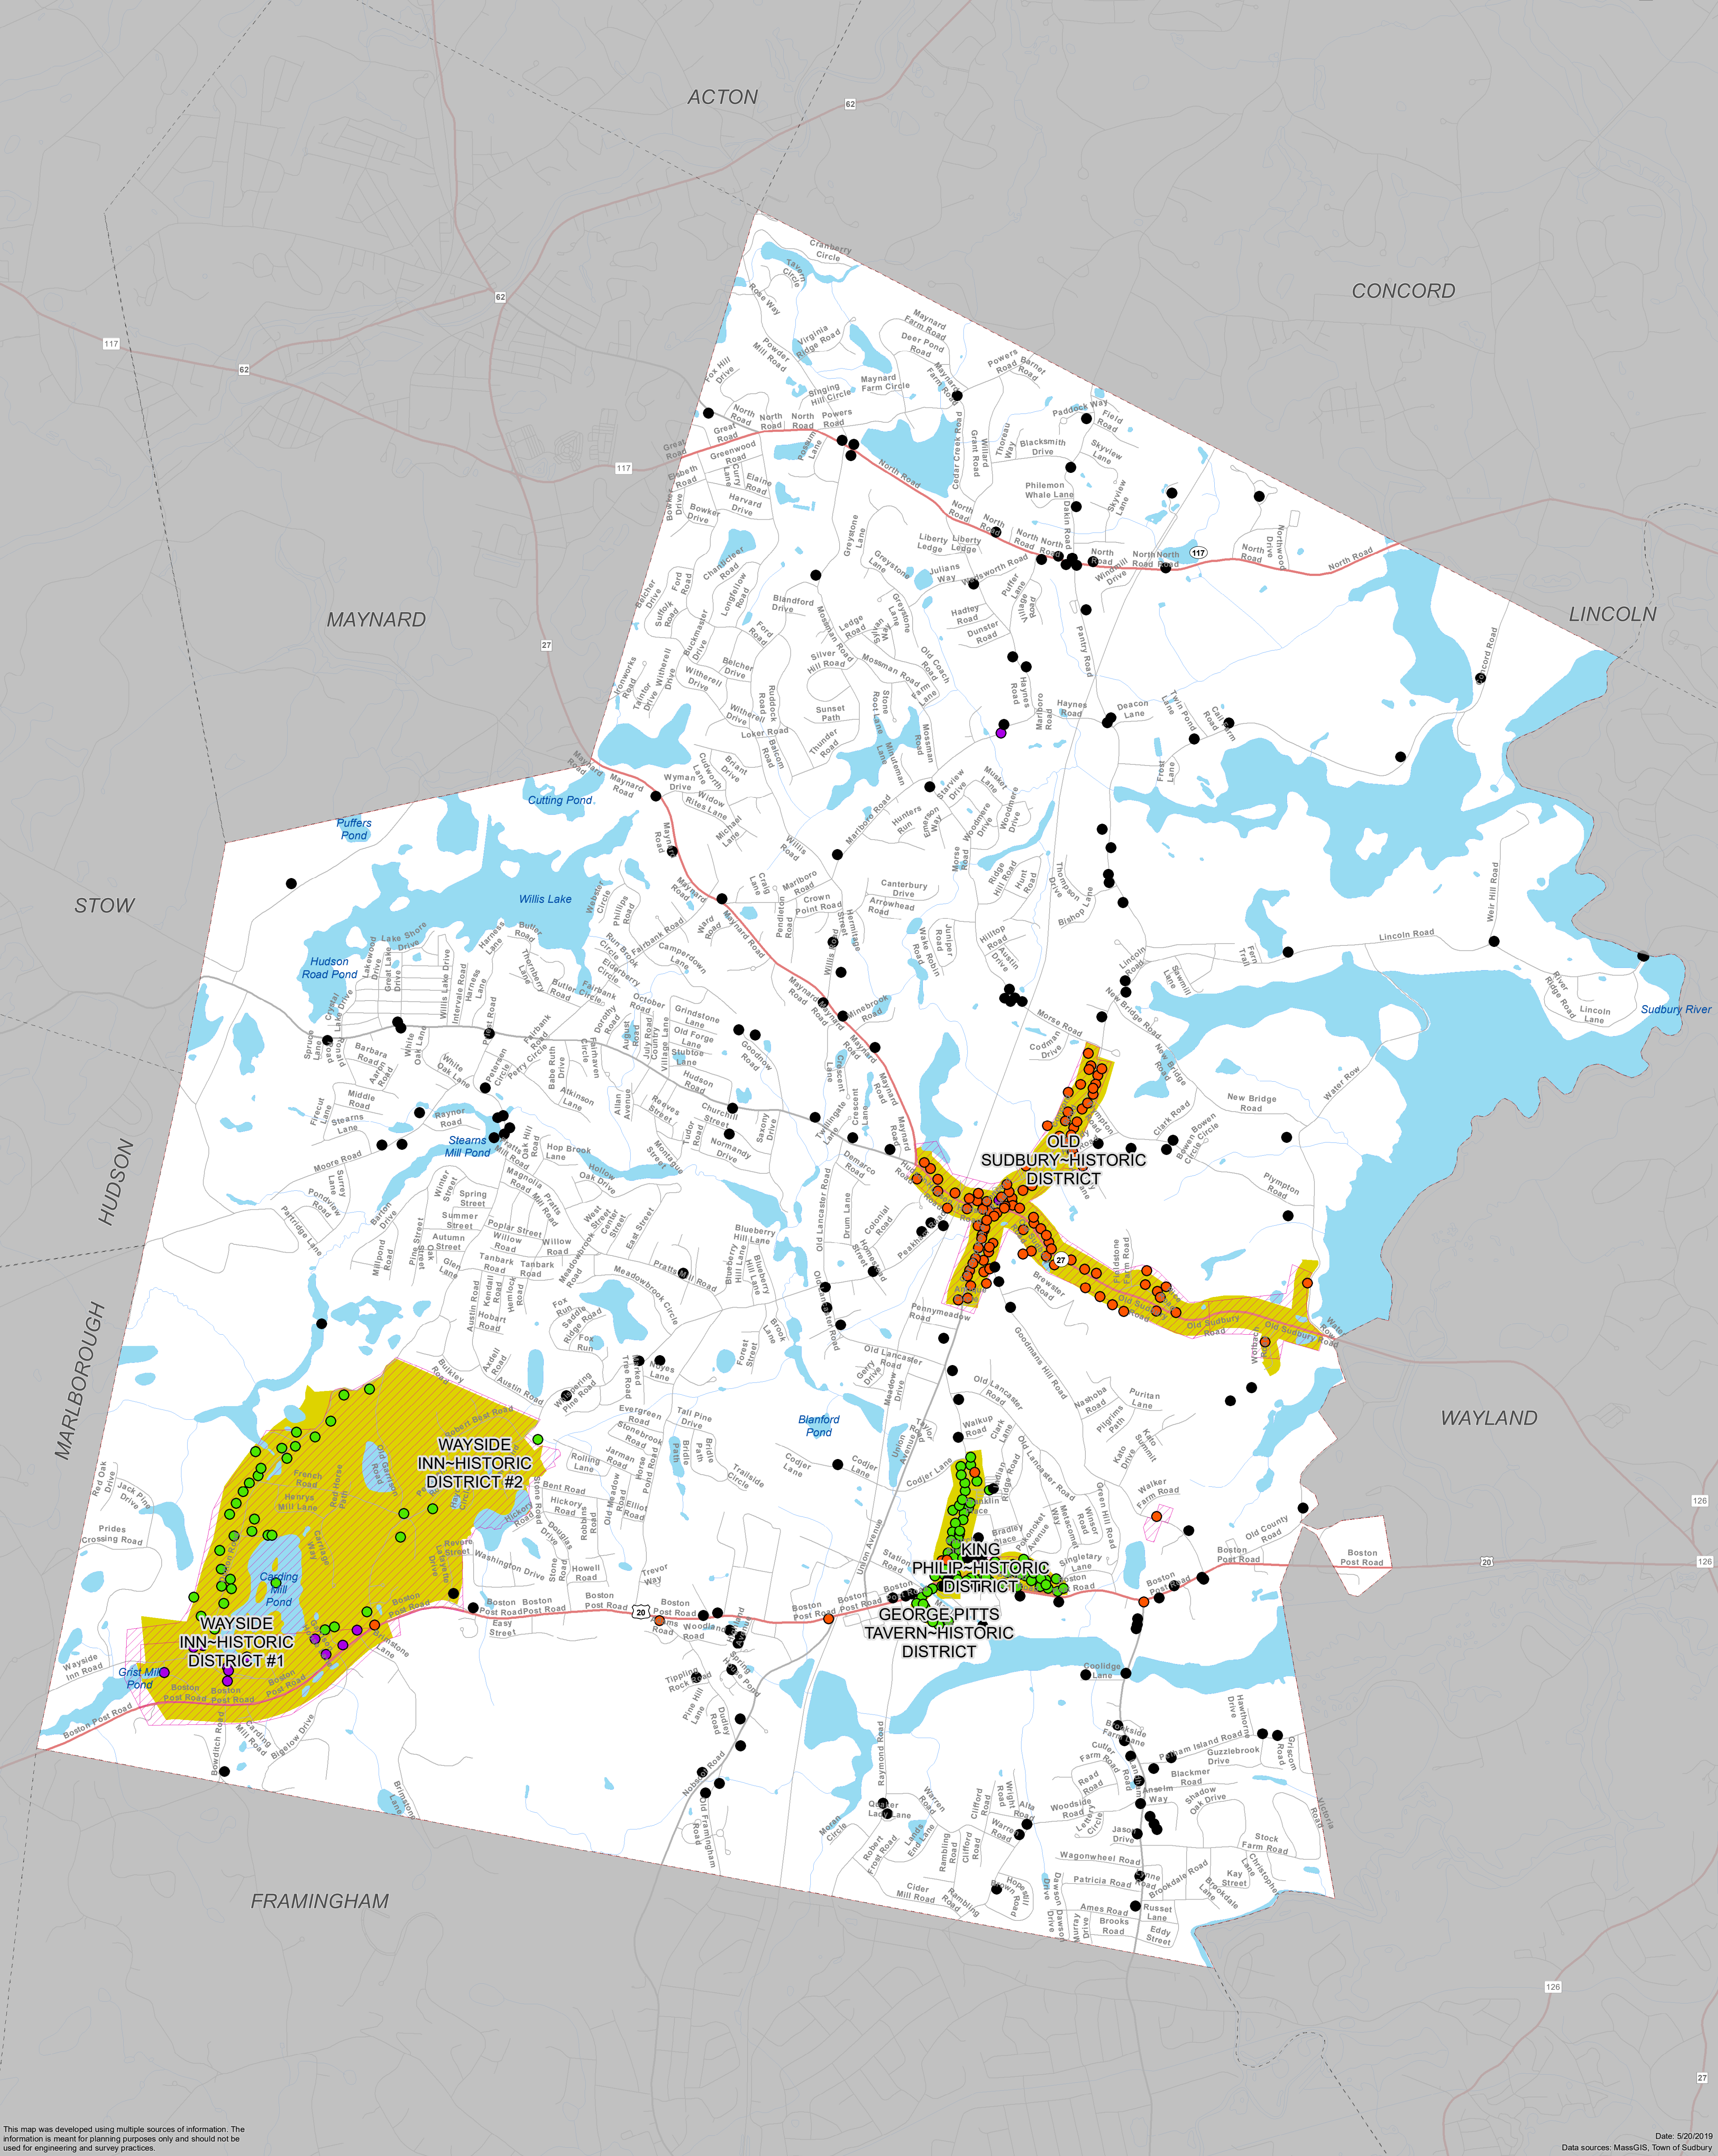

HISTORIC RESOURCES

Date: 5/20/2019
Data sources: MassGIS, Town of Sudbury

LEGEND

- Numbered Highway
- Major Road, Collector
- Local Roads
- Surface Water
- Historic Places - No Designation
- Historic Structures in Local Historic Districts
- National Register of Historic Places
- Preservation Restriction
- State Historic District
- Local Historic Districts