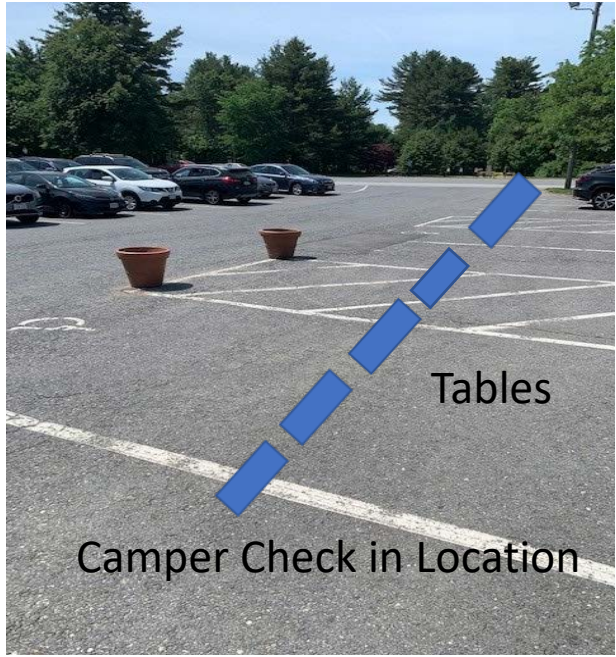

Sudbury Summer 2022

Sudbury Summer camp Upper Haskell use:

- Both Bathrooms
- Concession stand as the Camp Office
- Playground
- Area in front of the Building as our main camp area
- Parking lot in front
- Parking lots for drop off and pick up
- Around 100 kids/staff Mon-Friday 8:30am-3:30pm
- These area will be closed to the Public during these times

Sudbury Adventure camp Location Lower Haskell