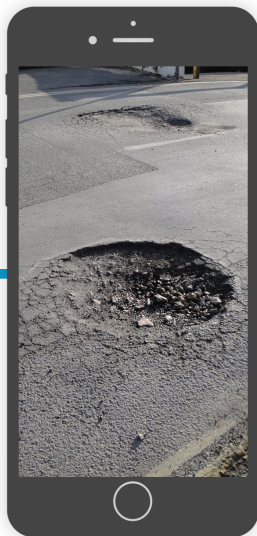

POTHOLES. GARBAGE. SIDEWALK CRACKS. STREET LIGHT OUTAGES.

Report these and other
neighborhood issues with

SeeClickFix

See an issue

Report the issue

And keep track
until it's fixed!

You can also report an issue on a desktop computer