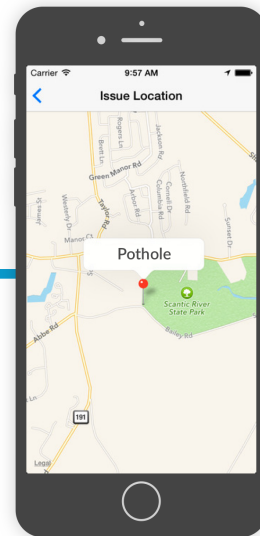

POTHOLES. GARBAGE. SIDEWALK CRACKS. STREET LIGHT OUTAGES.

Report these and other
neighborhood issues with

SeeClickFix

See an issue

Report the issue

And keep track
until it's fixed!

You can also report an issue on a desktop computer