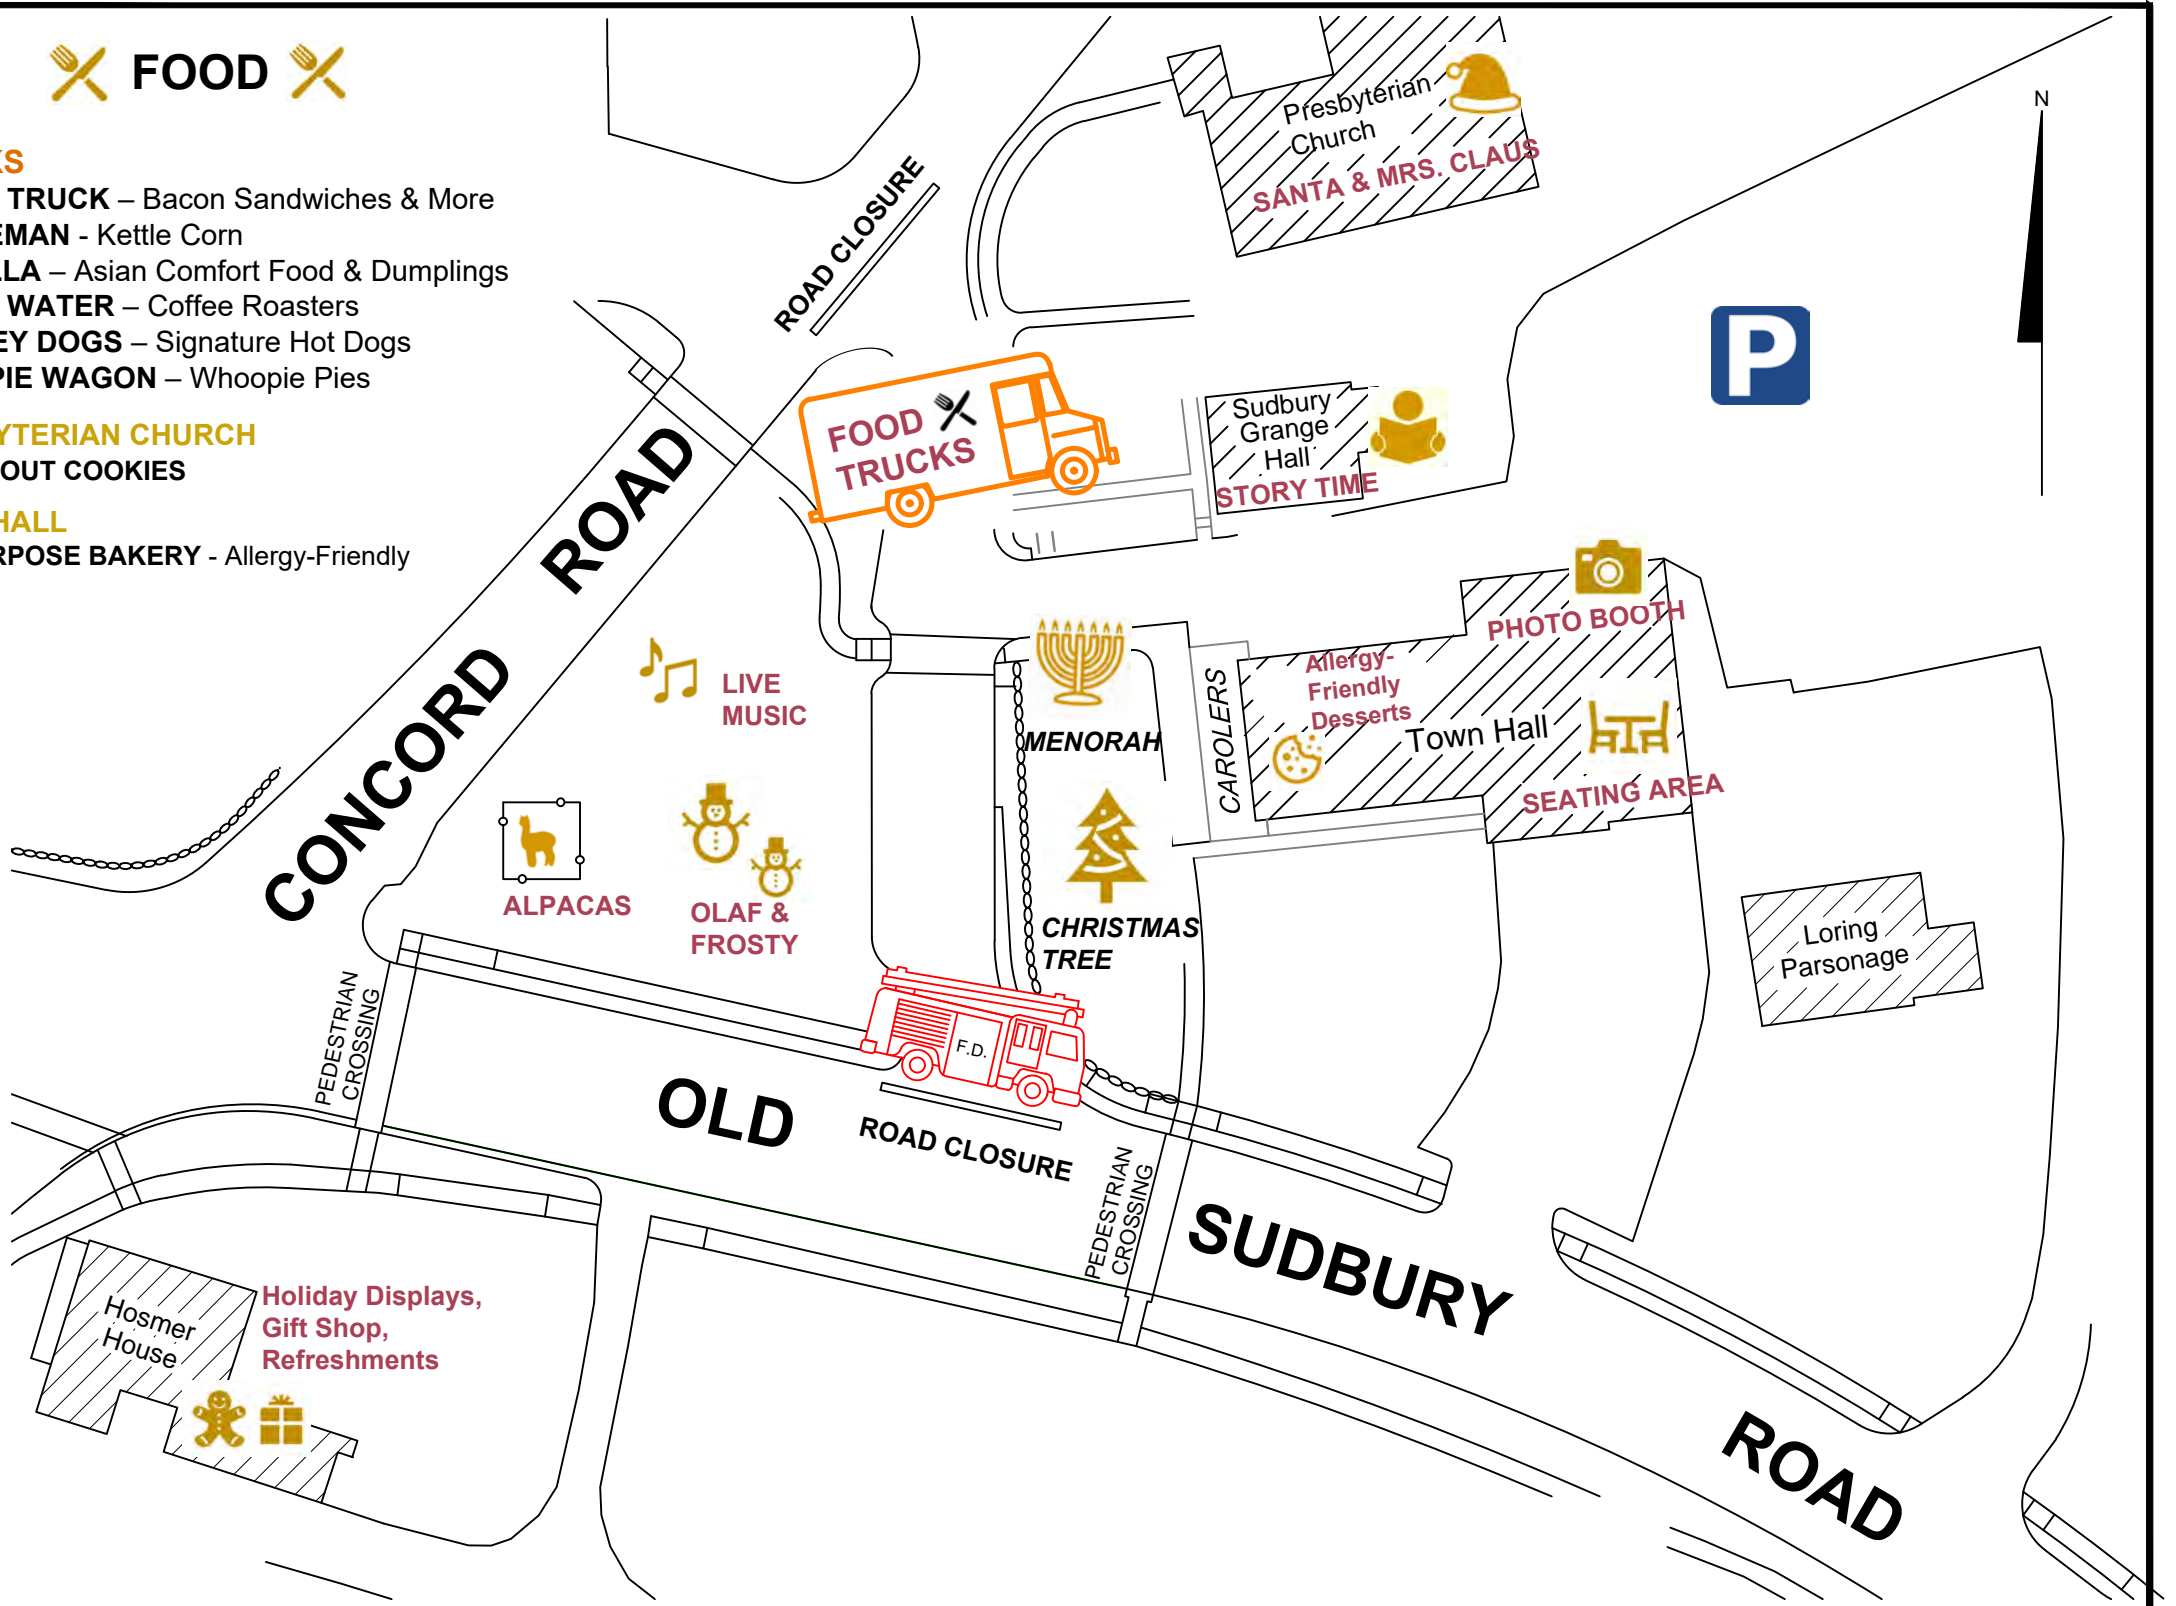

TRUCKS

- BACON TRUCK** – Bacon Sandwiches & More
- MINUTEMAN** - Kettle Corn
- MOYZILLA** – Asian Comfort Food & Dumplings
- MUDDY WATER** – Coffee Roasters
- TROLLEY DOGS** – Signature Hot Dogs
- WHOOPIE WAGON** – Whoopie Pies

PRESBYTERIAN CHURCH
GIRL SCOUT COOKIES

TOWN HALL
ALL PURPOSE BAKERY - Allergy-Friendly

SUDBURY TREE LIGHTING 2019

Town Center
Saturday, December 7, 2019
4:30PM - 6PM

P **ADDITIONAL PARKING**
AT
SUDBURY METHODIST CHURCH